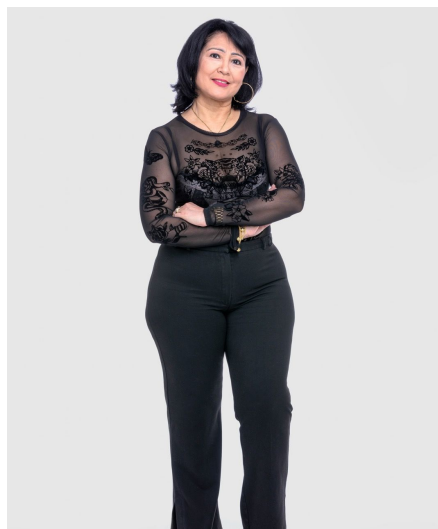

Sandra Fr

Gender Female
Age 63
Height 167 cm
Look South American
Category Commercial model

Clothing eu 42
Shoe size 39
Eyes Brown
Hair Black
Extra skills model