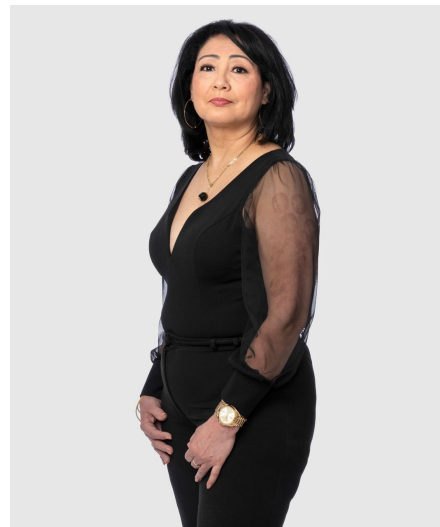

Sandra Fr

Gender Female
Age 61
Height 167 cm
Look South American
Category Commercial model

Clothing eu 42
Shoe size 39
Eyes Brown
Hair Black
Extra skills model