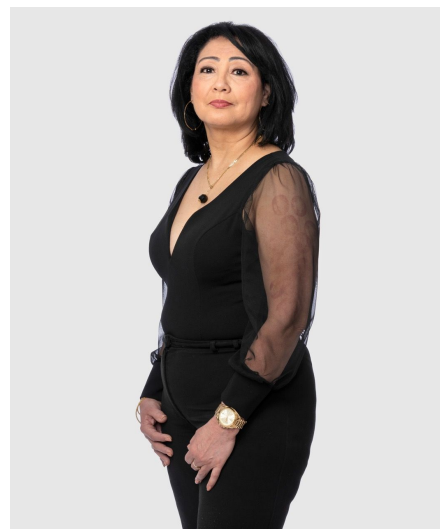

Sandra Fr

Gender Female
Age 63
Height 167 cm
Look South American
Category Commercial model

Clothing eu 42
Shoe size 39
Eyes Brown
Hair Black
Extra skills model