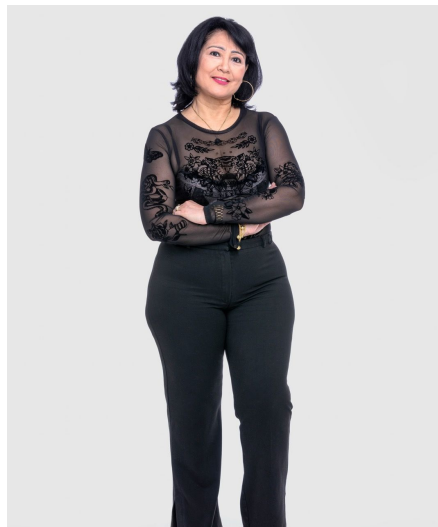

Sandra Fr

Gender Female
Age 61
Height 167 cm
Look South American
Category Commercial model

Clothing eu 42
Shoe size 39
Eyes Brown
Hair Black
Extra skills model