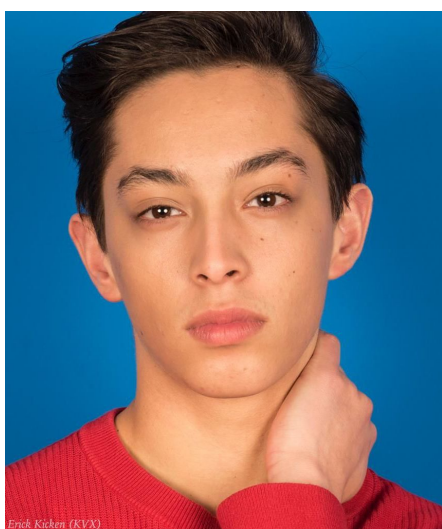

Mitchel J

Gender Male
Age 23
Height 172 cm
Look South American
Category Actor semi professional

Clothing eu 32
Shoe size 41
Eyes Brown
Hair Brown
Extra skills actor, model, dancer, singer