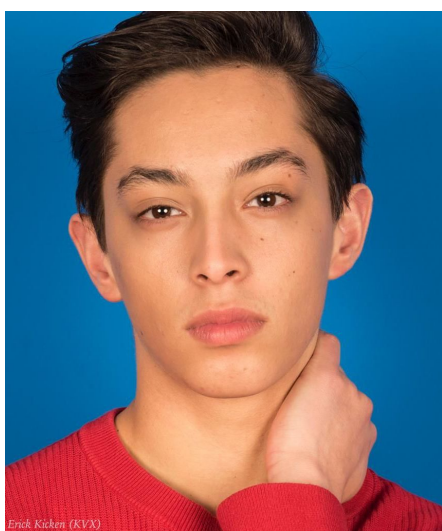

# Mitchel J

**Gender** Male  
**Age** 25  
**Height** 172 cm  
**Look** South American  
**Category** Actor semi professional

**Clothing eu** 32  
**Shoe size** 41  
**Eyes** Brown  
**Hair** Brown  
**Extra skills** actor, model, dancer, singer