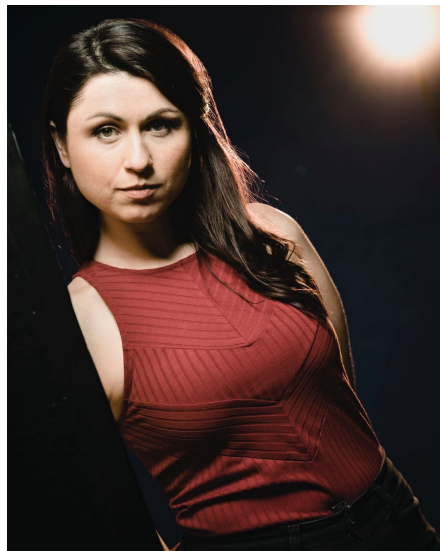

# Francesca B

**Gender** Female  
**Age** 36  
**Height** 163 cm  
**Look** Southern European  
**Category** Actor

**Clothing eu** 38/40  
**Shoe size** 39  
**Eyes** Green  
**Hair** Brown  
**Extra skills** actress, presenter