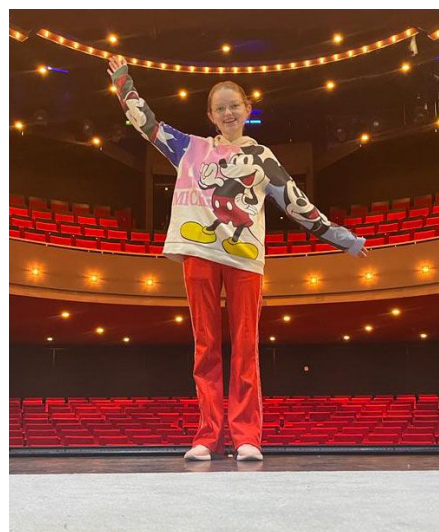

Sterre S

Gender Female
Age 16
Height 160 cm
Look Western European
Category Actor semi professional

Clothing eu 170/176
Shoe size 38
Eyes Brown
Hair Brown
Extra skills actress, dancer, singer