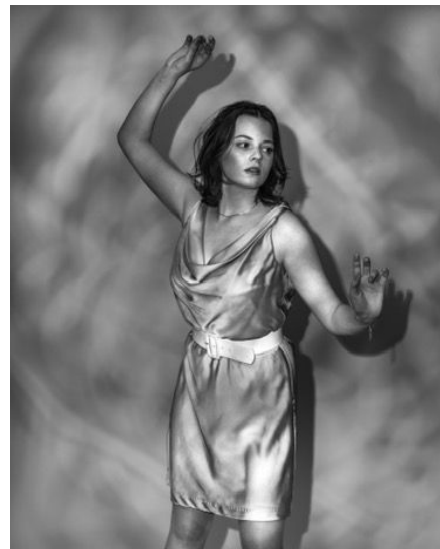

Joy D

Gender Female
Age 20
Height 170 cm
Look Western European
Category Actor semi professional

Clothing eu 38
Shoe size 39
Eyes Green
Hair Brown
Extra skills actress, comedy, presenter, singer