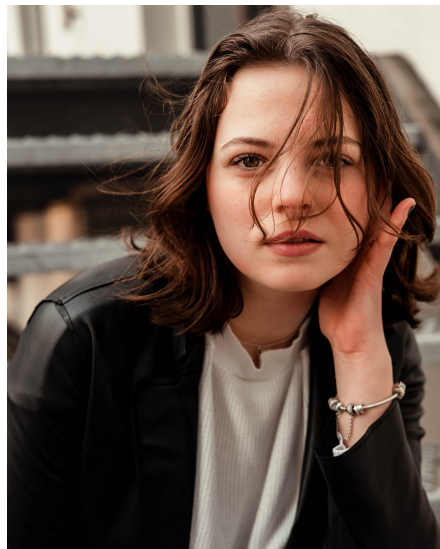

Joy D

Gender Female
Age 20
Height 170 cm
Look Western European
Category Actor semi professional

Clothing eu 38
Shoe size 39
Eyes Green
Hair Brown
Extra skills actress, comedy, presenter, singer