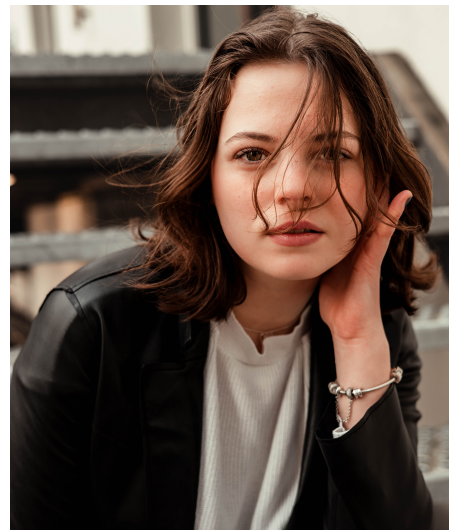

Joy D

Gender Female
Age 21
Height 170 cm
Look Western European
Category Actor semi professional

Clothing eu 38
Shoe size 39
Eyes Green
Hair Brown
Extra skills actress, comedy, presenter, singer