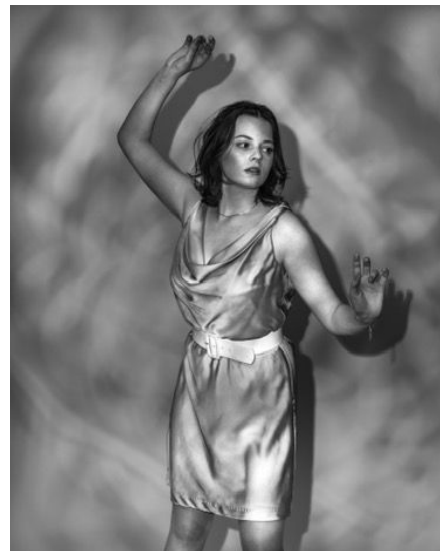

Joy D

Gender Female
Age 19
Height 170 cm
Look Western European
Category Actor semi professional

Clothing eu 38
Shoe size 39
Eyes Green
Hair Brown
Extra skills actress, comedy, presenter, singer