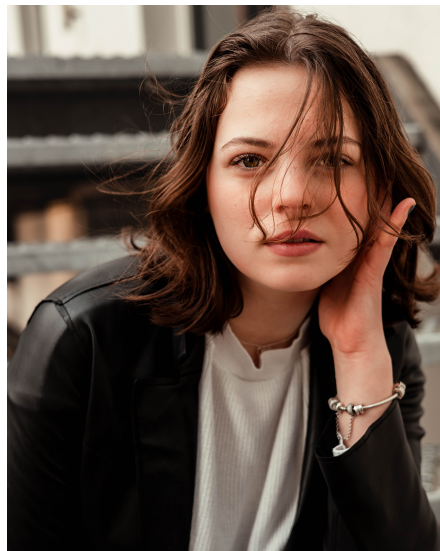

Joy D

Gender Female
Age 19
Height 170 cm
Look Western European
Category Actor semi professional

Clothing eu 38
Shoe size 39
Eyes Green
Hair Brown
Extra skills actress, comedy, presenter, singer