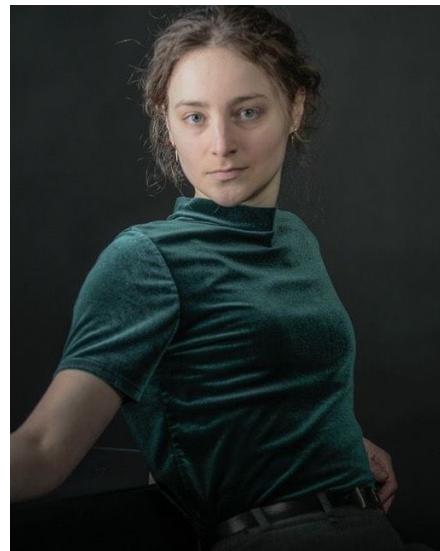

Lea M

Gender Female
Age 28
Height 172 cm
Look Western European
Category Actor

Clothing eu 32/34
Shoe size 37
Eyes Green
Hair Brown
Extra skills actress, model, comedy, presenter, singer, voice over