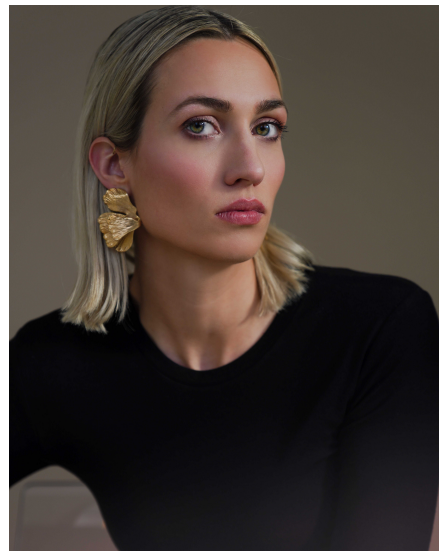

Emma Bl

Gender Female
Age 27
Height 175 cm
Look Western European
Category Commercial model

Clothing eu 36
Shoe size 41
Eyes Green
Hair Blond
Extra skills model