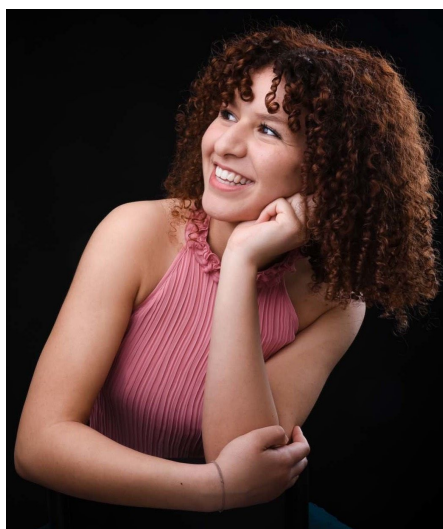

# Lina D

**Gender** Female  
**Age** 19  
**Height** 172 cm  
**Look** Northern African  
**Category** Actor semi professional

**Clothing eu** 36  
**Shoe size** 39  
**Eyes** Brown  
**Hair** Red  
**Extra skills** actress, model, dancer, singer, hair model, hand model