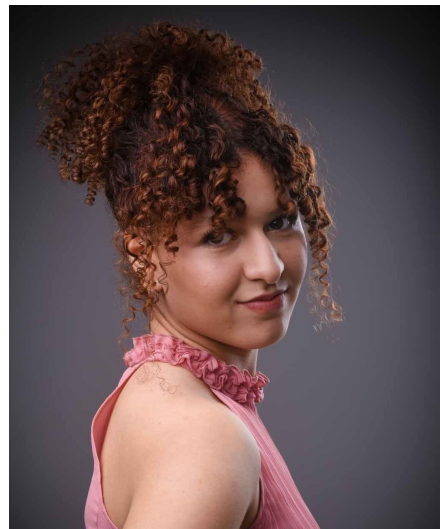

# Lina D

**Gender** Female  
**Age** 19  
**Height** 172 cm  
**Look** Northern African  
**Category** Actor semi professional

**Clothing eu** 36  
**Shoe size** 39  
**Eyes** Brown  
**Hair** Red  
**Extra skills** actress, model, dancer, singer, hair model, hand model