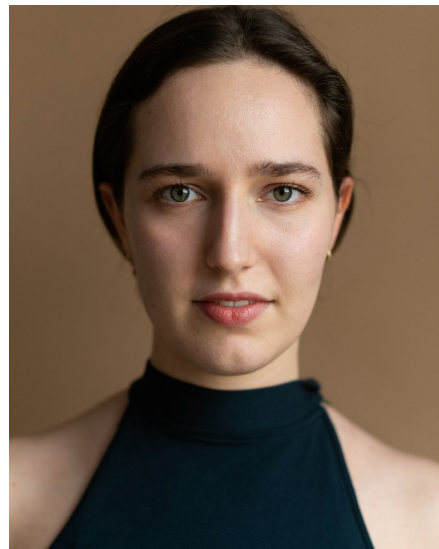

Rosa I

Gender Female
Age 22
Height 173 cm
Look Western European
Category Actor semi professional

Clothing eu 36
Shoe size 38
Eyes Green
Hair Brown
Extra skills actress, comedy