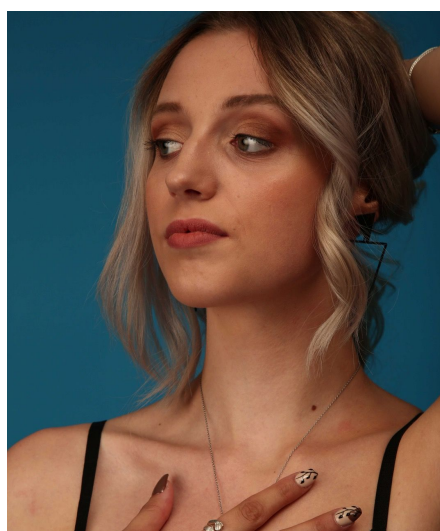

Shayane D

Gender Female
Age 22
Height 171 cm
Look Western European
Category Actor semi professional

Clothing eu 36
Shoe size 42
Eyes Blue
Hair Blond
Extra skills actress, presenter