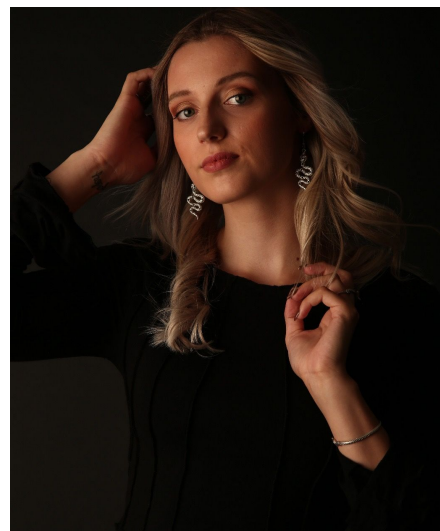

Shayane D

Gender Female
Age 22
Height 171 cm
Look Western European
Category Actor semi professional

Clothing eu 36
Shoe size 42
Eyes Blue
Hair Blond
Extra skills actress, presenter