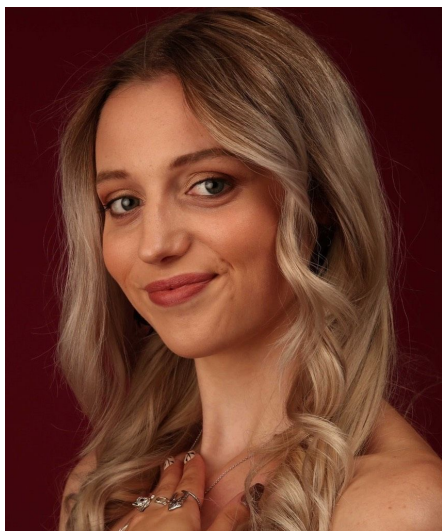

Shayane D

Gender Female
Age 22
Height 171 cm
Look Western European
Category Actor semi professional

Clothing eu 36
Shoe size 42
Eyes Blue
Hair Blond
Extra skills actress, presenter