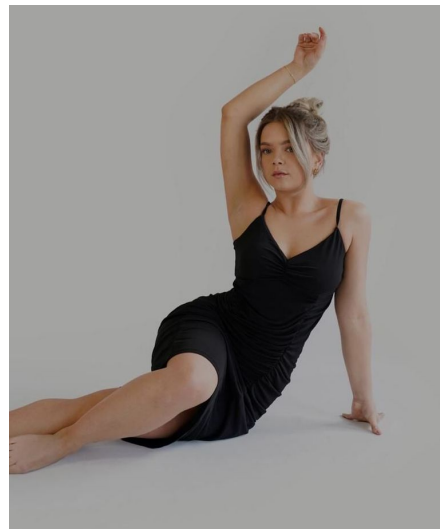

Aysha K

Gender Female
Age 26
Height 161 cm
Look Western European
Category Commercial model

Clothing eu 36
Shoe size 36
Eyes Green
Hair Blond
Extra skills model