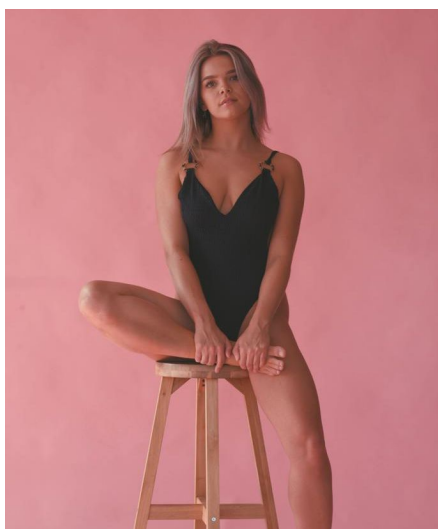

# Aysha K

**Gender** Female  
**Age** 27  
**Height** 161 cm  
**Look** Western European  
**Category** Commercial model

**Clothing eu** 36  
**Shoe size** 36  
**Eyes** Green  
**Hair** Blond  
**Extra skills** model