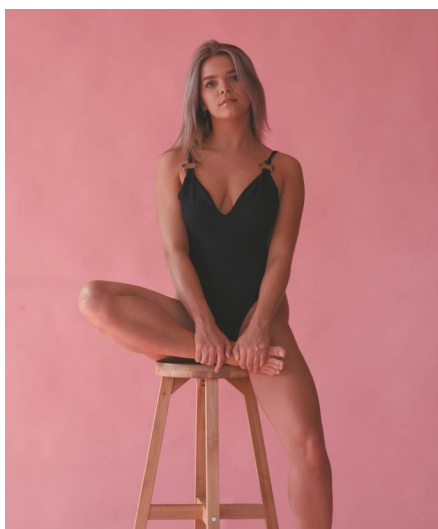

Aysha K

Gender Female
Age 26
Height 161 cm
Look Western European
Category Commercial model

Clothing eu 36
Shoe size 36
Eyes Green
Hair Blond
Extra skills model