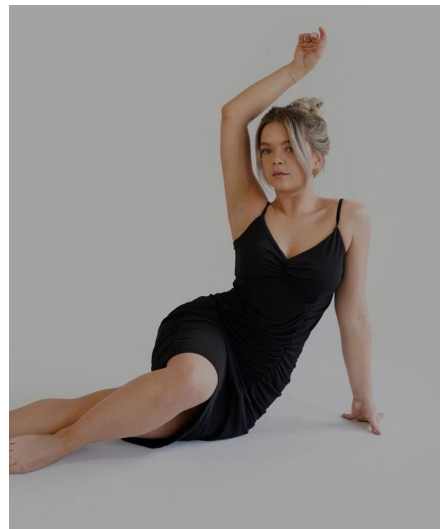

# Aysha K

**Gender** Female  
**Age** 27  
**Height** 161 cm  
**Look** Western European  
**Category** Commercial model

**Clothing eu** 36  
**Shoe size** 36  
**Eyes** Green  
**Hair** Blond  
**Extra skills** model