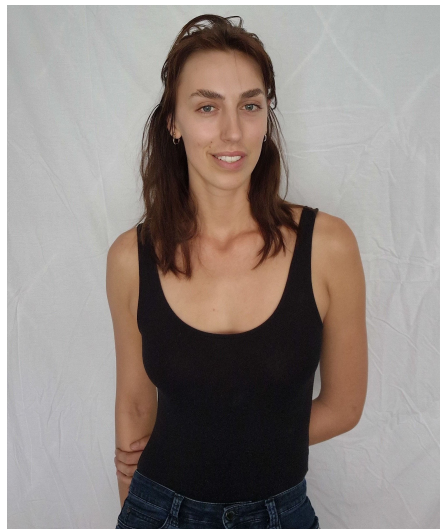

Juliëtte W

Gender Female
Age 25
Height 195 cm
Look Western European
Category Actor semi professional

Clothing eu 38
Shoe size 43
Eyes Green
Hair Brown
Extra skills actress, model, voice over