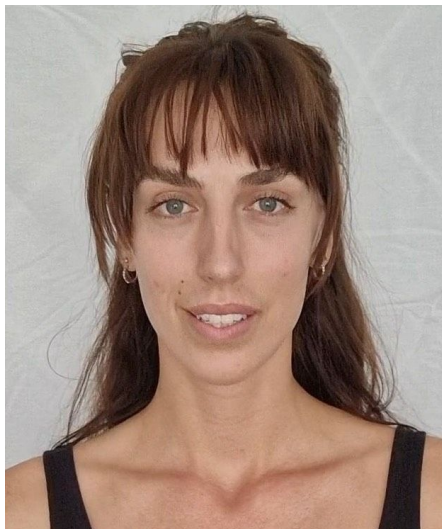

Juliëtte W

Gender Female
Age 25
Height 195 cm
Look Western European
Category Actor semi professional

Clothing eu 38
Shoe size 43
Eyes Green
Hair Brown
Extra skills actress, model, voice over