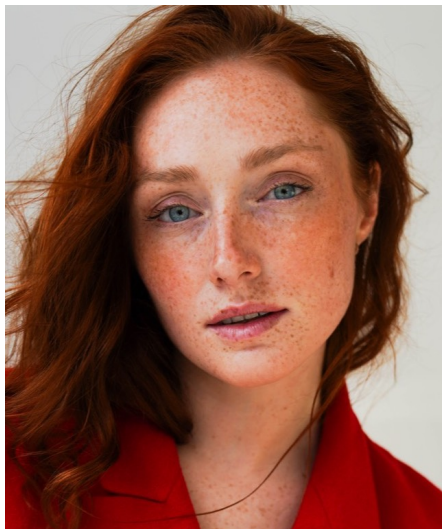

Fee W

Gender Female
Age 26
Height 170 cm
Look British
Category Commercial model

Clothing eu 36/38
Shoe size 38
Eyes Blue
Hair Red
Extra skills model, hair model