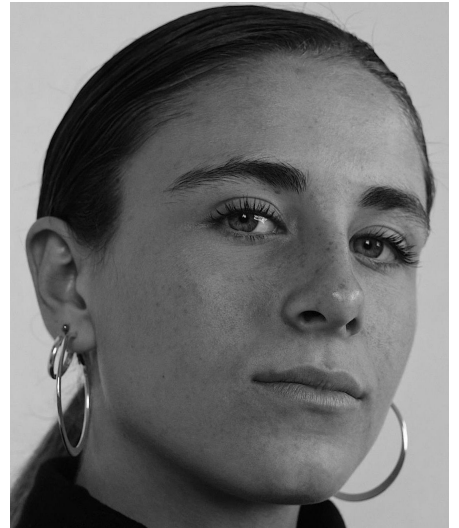

Isabel Bo

Gender Female
Age 23
Height 170 cm
Look Western European
Category Commercial model

Clothing eu 36
Shoe size 39
Eyes Blue
Hair Brown
Extra skills model, dancer, hair model, sports model