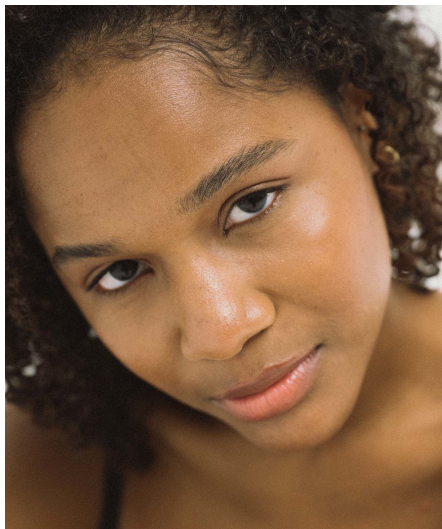

# Imani Me

**Gender** Female  
**Age** 27  
**Height** 168 cm  
**Look** South American  
**Category** Commercial model

**Clothing eu** 36/38  
**Shoe size** 39  
**Eyes** Brown  
**Hair** Brown  
**Extra skills** model, dancer