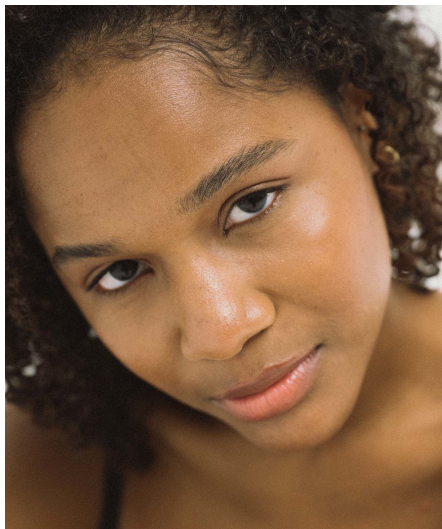

# Imani Me

**Gender** Female  
**Age** 28  
**Height** 168 cm  
**Look** South American  
**Category** Commercial model

**Clothing eu** 36/38  
**Shoe size** 39  
**Eyes** Brown  
**Hair** Brown  
**Extra skills** model, dancer