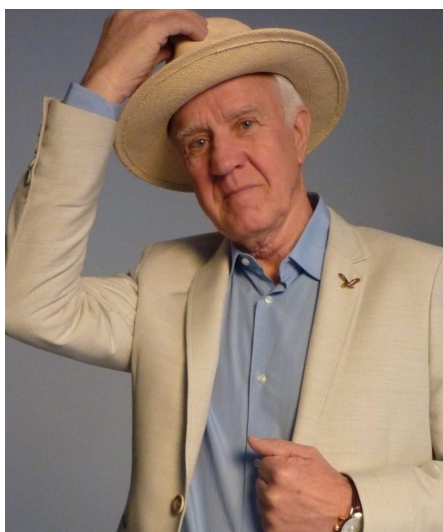

Henk Be

Gender Male
Age 80
Height 178 cm
Look Western European
Category Commercial model

Clothing eu 52
Shoe size 44
Eyes Blue
Hair Gray
Extra skills model