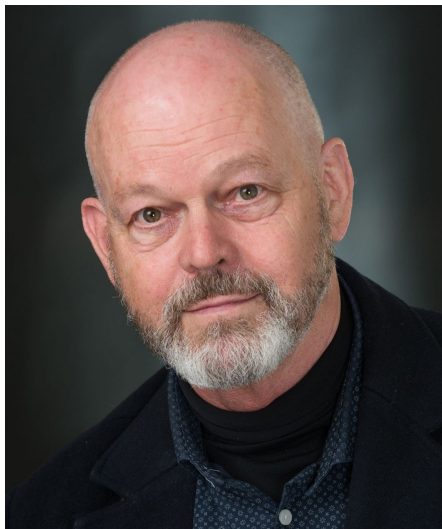

Roel T

Gender Male
Age 69
Height 180 cm
Look Western European
Category Actor

Clothing eu 52
Shoe size 46
Eyes Green
Hair Bald
Extra skills actor, comedy