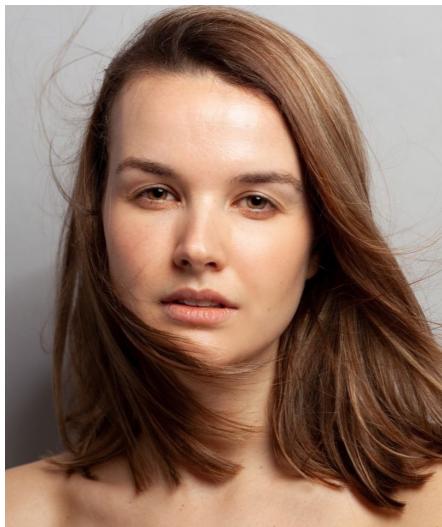

Michelle Ne

Gender Female
Age 28
Height 172 cm
Look Western European
Category Commercial model

Clothing eu 36/38
Shoe size 40
Eyes Brown
Hair Brown
Extra skills model, hand model, lingerie