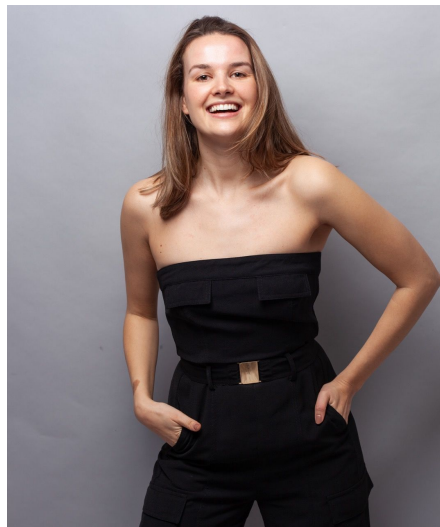

Michelle Ne

Gender Female
Age 28
Height 172 cm
Look Western European
Category Commercial model

Clothing eu 36/38
Shoe size 40
Eyes Brown
Hair Brown
Extra skills model, hand model, lingerie