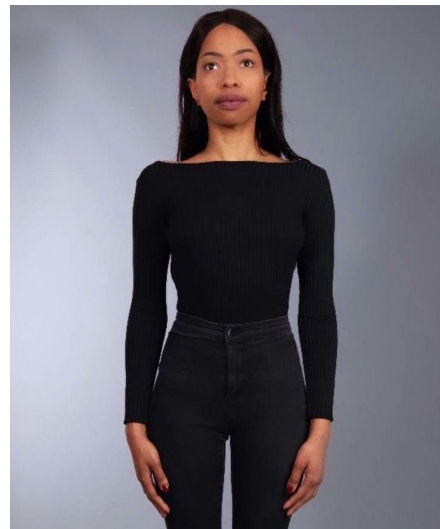

# Zuheimi S

**Gender** Female  
**Age** 34  
**Height** 168 cm  
**Look** South American  
**Category** Actor semi professional

**Clothing eu** 32/34  
**Shoe size** 40  
**Eyes** Brown  
**Hair** Black  
**Extra skills** actress, model, comedy, voice over