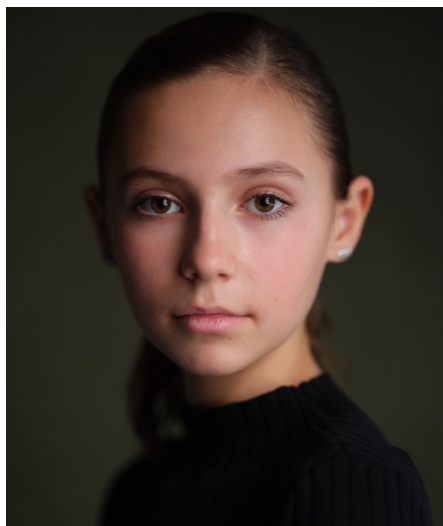

Joolz S

Gender Female
Age 13
Height 157 cm
Look Western European
Category Child

Clothing eu 152/158
Shoe size 38
Eyes Brown
Hair Dark blond
Extra skills model